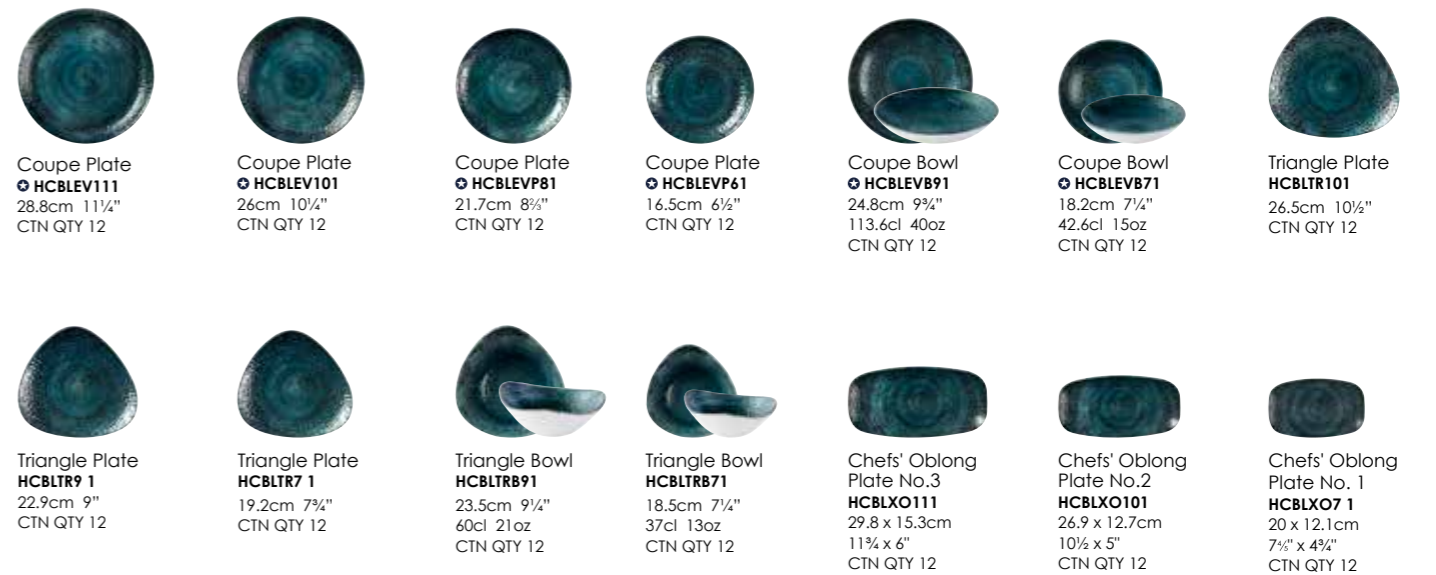

HOMESPUN CHROMA ITEM RANGE | MARINE