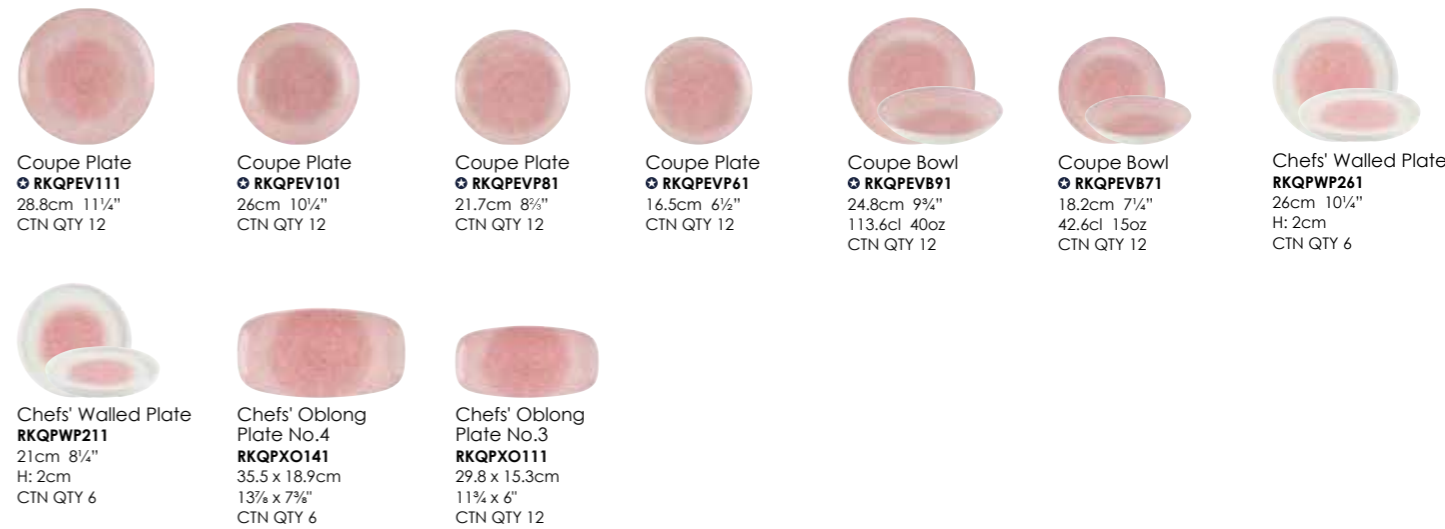

RAKU ITEM RANGE | ROSE QUARTZ PINK