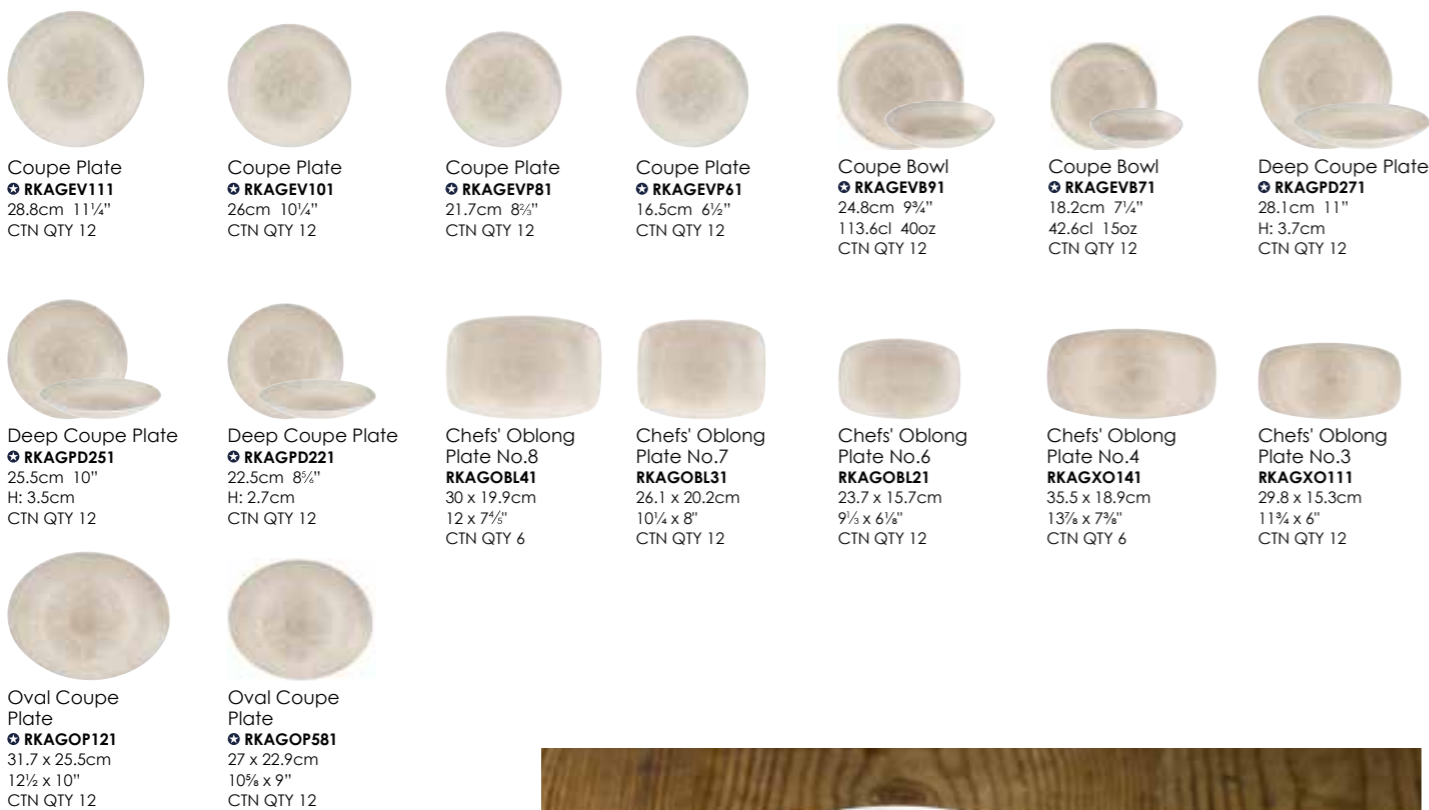

RAKU ITEM RANGE | AGATE GREY