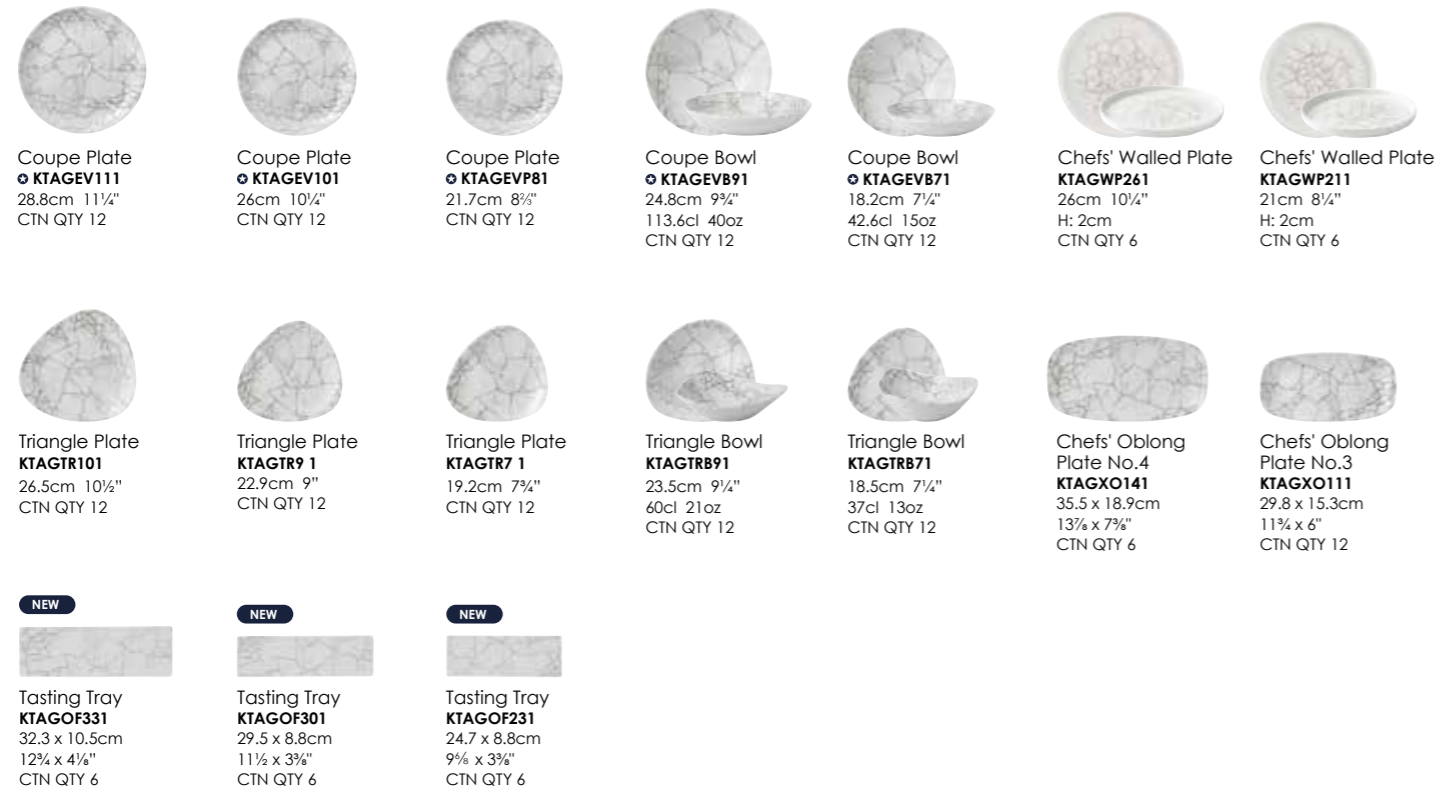

KINTSUGI ITEM RANGE | AGATE GREY

NEW ADDITIONS