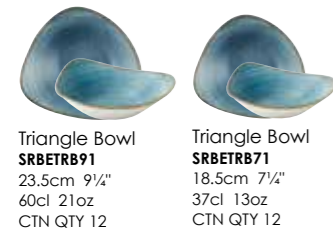

Coupe Plate **SRBEEV111** 28.8cm 11 1/4" CTN QTY 12
Coupe Plate **SRBEEV101** 26cm 10 1/4" CTN QTY 12
Coupe Plate **SRBEEVP81** 21.7cm 8 1/2" CTN QTY 12
Coupe Plate **SRBEEVP61** 16.5cm 6 1/2" CTN QTY 12
Coupe Bowl **SRBEEVB91** 24.8cm 9 3/4" 113.6cl 40oz
Coupe Bowl **SRBEEVB71** 18.2cm 7 1/4" 42.6cl 15oz CTN QTY 12
Triangle Plate **SRBETR101** 26.5cm 10 1/2" CTN QTY 12
Triangle Plate **SRBETR9 1** 22.9cm 9" CTN QTY 12

Triangle Bowl **SRBETRB91** 23.5cm 9 1/4" 60cl 21oz CTN QTY 12
Triangle Bowl **SRBETRB71** 18.5cm 7 1/4" 37cl 13oz CTN QTY 12