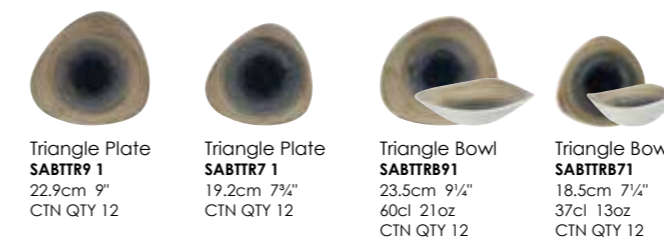

Chefs' Walled Plate
SABTWP211
21cm 8 1/4"
H: 2cm
CTN QTY 6

Organic Round Plate
SABTOG111
28.6cm 11 1/4"
CTN QTY 12

Organic Round Plate
SABTOG101
26.4cm 10 1/4"
CTN QTY 12

Organic Round Plate
SABTOG81
21cm 8 1/4"
CTN QTY 12

Organic Round Plate
SABTOG71
18.6cm 7 1/4"
CTN QTY 12

Organic Round Bowl
SABTOGB11
25.3cm 9 1/4"
110cl 38oz
CTN QTY 12

Triangle Plate
SABTR121
31.1cm 12 1/4"
CTN QTY 6

Triangle Plate
SABTR101
26.5cm 10 1/2"
CTN QTY 12

Triangle Plate
SABTR91
22.9cm 9"
CTN QTY 12

Triangle Plate
SABTR71
19.2cm 7 1/4"
CTN QTY 12

Triangle Bowl
SABTRB91
23.5cm 9 1/4"
60cl 21oz
CTN QTY 12

Triangle Bowl
SABTRB71
18.5cm 7 1/4"
37cl 13oz
CTN QTY 12

Covered by Churchill 5 Year Edge Chip Warranty