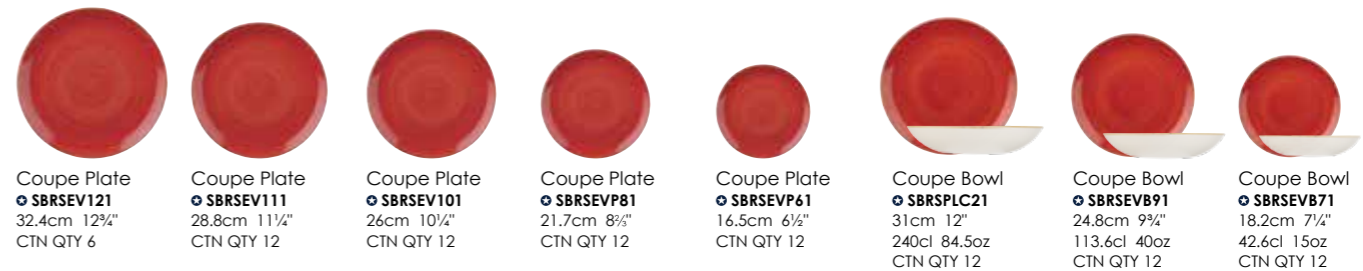

★ Covered by Churchill 5 Year Edge Chip Warranty

Stonecast® Berry Red

Code: SBRS

HAND FINISHED

EACH PIECE IS UNIQUE

Coupe Plate ◉ SBRSEV121 32.4cm 12 3/4" CTN QTY 6	Coupe Plate ◉ SBRSEV111 28.8cm 11 1/4" CTN QTY 12	Coupe Plate ◉ SBRSEV101 26cm 10 1/4" CTN QTY 12	Coupe Plate ◉ SBRSEVP81 21.7cm 8 5/8" CTN QTY 12	Coupe Plate ◉ SBRSEVP61 16.5cm 6 1/2" CTN QTY 12	Coupe Bowl ◉ SBRPLC21 31cm 12" 240cl 84.5oz CTN QTY 12	Coupe Bowl ◉ SBRSEVB91 24.8cm 9 7/8" 113.6cl 40oz CTN QTY 12	Coupe Bowl ◉ SBRSEVB71 18.2cm 7 1/4" 42.6cl 15oz CTN QTY 12
--	---	---	--	--	---	---	--