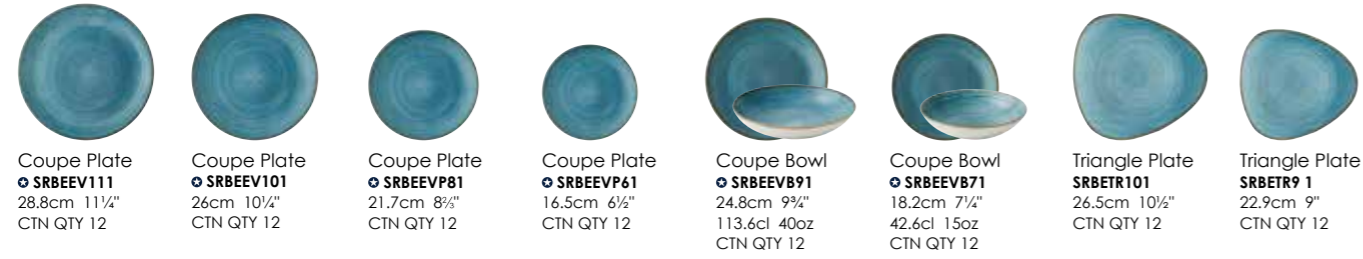

Stonecast® Raw Teal

Code: SRBE