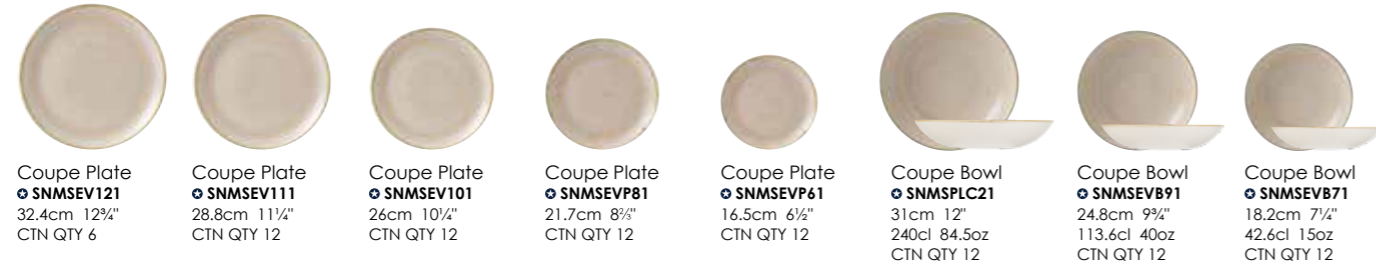

Stonecast® Nutmeg Cream

Code: SNMS

HAND FINISHED

EACH PIECE IS UNIQUE

Coupe Plate ◉ SNMSEV121 32.4cm 12¾" CTN QTY 6	Coupe Plate ◉ SNMSEV111 28.8cm 11¼" CTN QTY 12	Coupe Plate ◉ SNMSEV101 26cm 10¼" CTN QTY 12	Coupe Plate ◉ SNMSEVP81 21.7cm 8½" CTN QTY 12	Coupe Plate ◉ SNMSEVP61 16.5cm 6½" CTN QTY 12	Coupe Bowl ◉ SNMSPLC21 31cm 12" 240cl 84.5oz CTN QTY 12	Coupe Bowl ◉ SNMSEVB91 24.8cm 9¾" 113.6cl 40oz CTN QTY 12	Coupe Bowl ◉ SNMSEVB71 18.2cm 7¼" 42.6cl 15oz CTN QTY 12