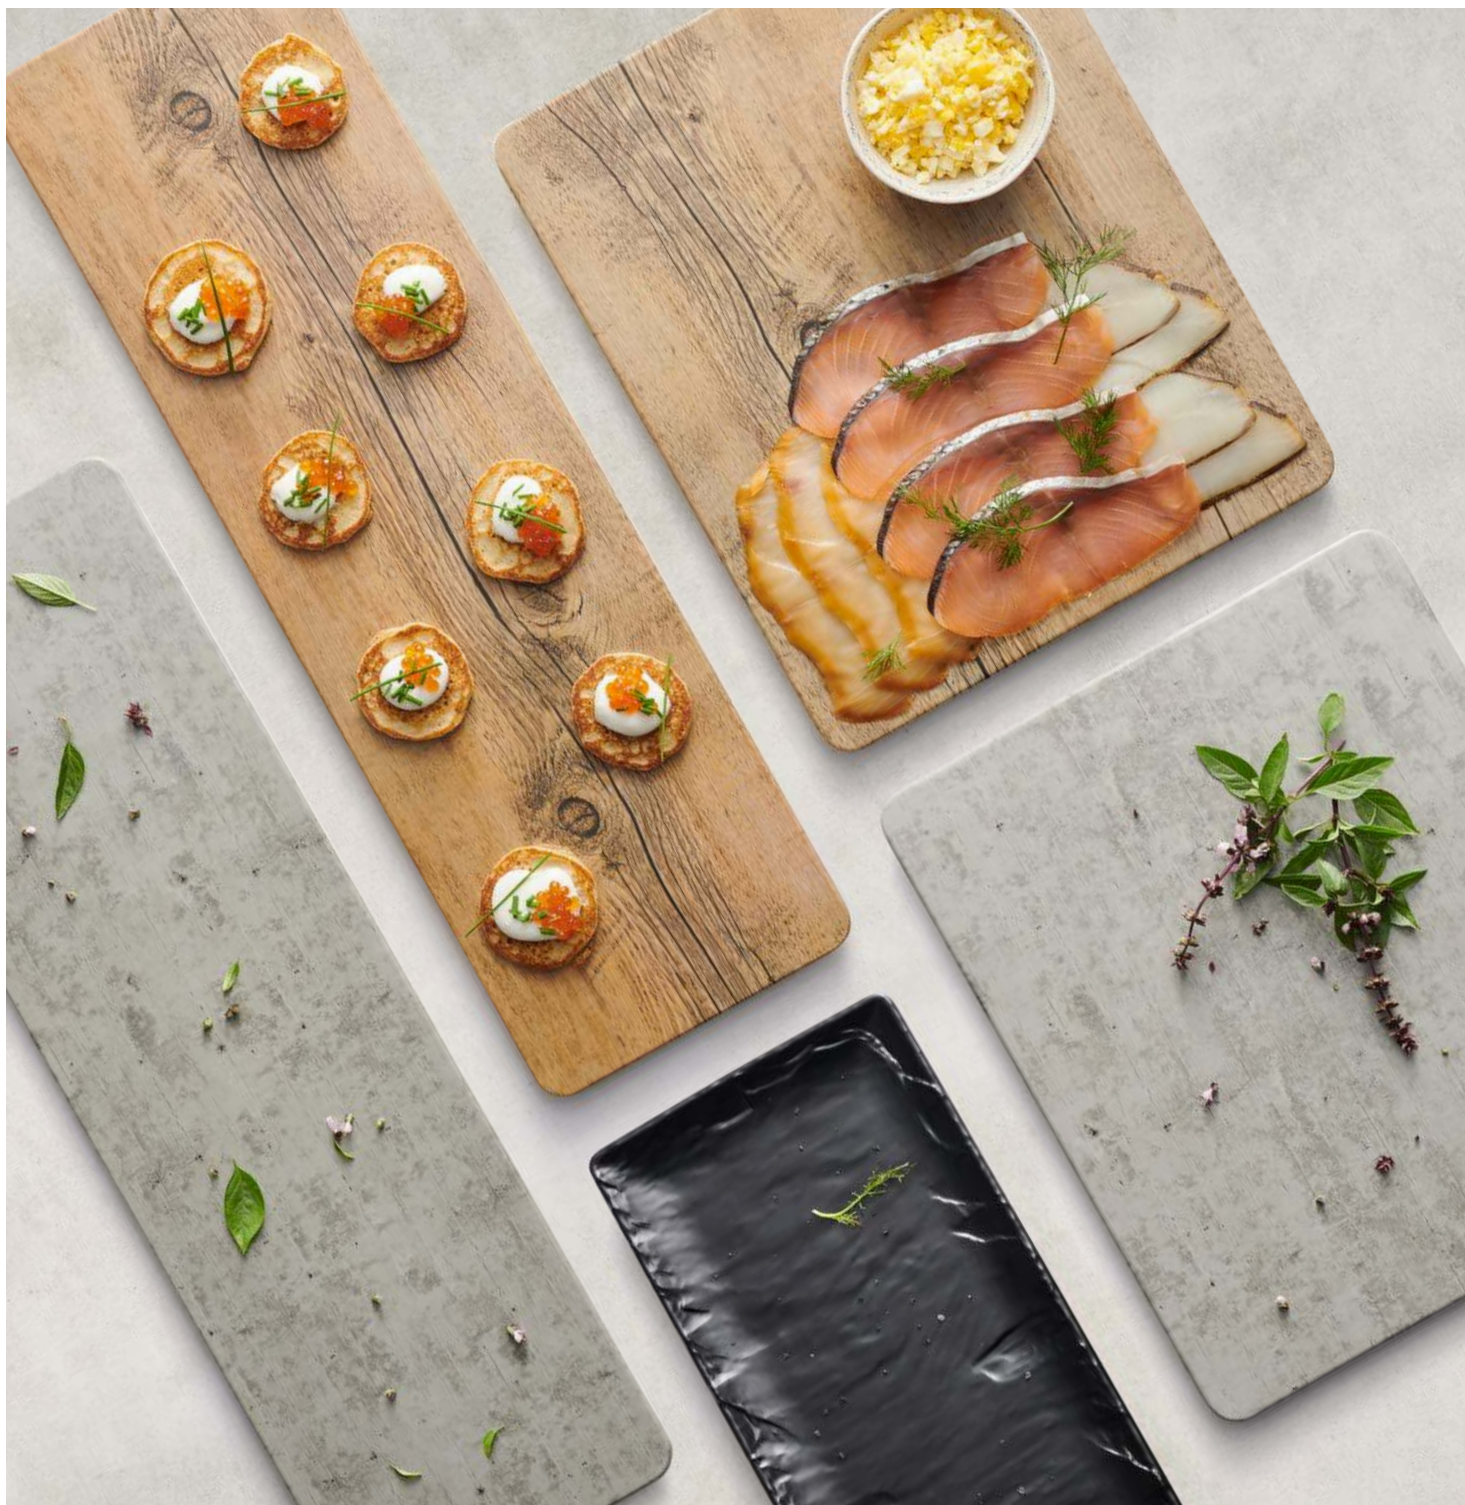

Serving Top/Riser Medium
7044DD075 L 16" W 7 1/2" H 1"

Serving Top/Riser Small
7044DD076 L 14" W 6 1/2" H 1"

Stand
7044DD091 H 5" Rust

Stand
7044DD090 H 3" Rust

stylish, versatile buffet presentation

Add that something extra to your buffet presentation with the Gastronorm Trays by Creations. Available in a variety of sizes, these large display platters come in four finishes to suite any occasion including slate, white, concrete and driftwood. Offering style and versatility, the Gastronorm Trays are great for an array of foods while providing a stunning presentation every time.