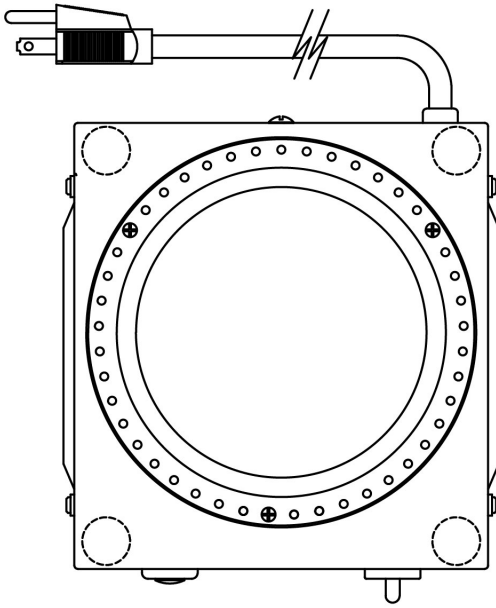

Product No	Coffee Server Type	UPC	Number of Wires (+GND)	Cord Attached
06450.0004	Decanter	72504002019	2	Yes
Plug Type	2D Format CAD Available	Units per Case	Shipping Box Length	Shipping Box Width
NEMA 5-15P	Yes	1	3.5 "	8.5 "
Shipping Box Height	Shipping Weight	Volume of shipped box		
11 "	2.56 lb	0.19 ft3		