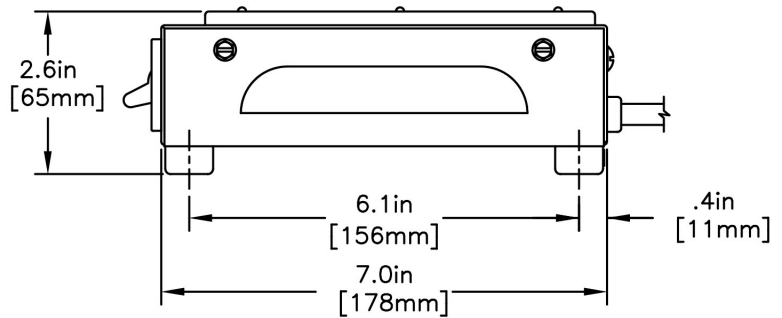

Product No	Coffee Server Type	UPC	Number of Wires (+GND)	Cord Attached
06450.0004	Decanter	72504002019	2	Yes
Plug Type	2D Format CAD Available	Units per Case	Shipping Box Length	Shipping Box Width
NEMA 5-15P	Yes	1	3.5 "	8.5 "
Shipping Box Height	Shipping Weight	Volume of shipped box		
11 "	2.56 lb	0.19 ft3		