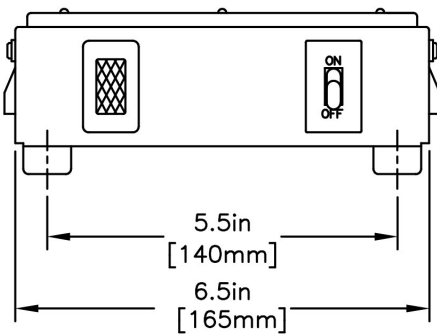

Product No	Coffee Server Type	UPC	Number of Wires (+GND)	Cord Attached
06450.0004	Decanter	72504002019	2	Yes
Plug Type	2D Format CAD Available	Units per Case	Shipping Box Length	Shipping Box Width
NEMA 5-15P	Yes	1	3.5 "	8.5 "
Shipping Box Height	Shipping Weight	Volume of shipped box		
11 "	2.56 lb	0.19 ft3		