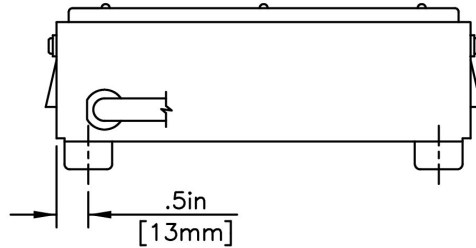

Product No	Coffee Server Type	UPC	Number of Wires (+GND)	Cord Attached
06450.0004	Decanter	72504002019	2	Yes
Plug Type	2D Format CAD Available	Units per Case	Shipping Box Length	Shipping Box Width
NEMA 5-15P	Yes	1	3.5 "	8.5 "
Shipping Box Height	Shipping Weight	Volume of shipped box		
11 "	2.56 lb	0.19 ft3		