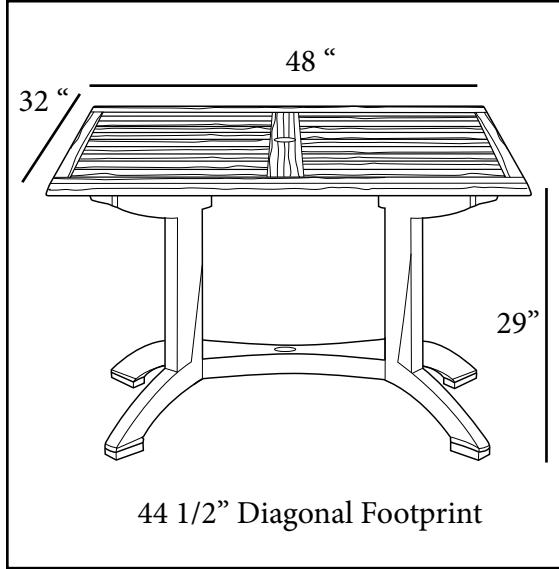

COMMERCIAL RESIN FURNITURE

Your best value for Food Service & Hospitality!

Winston 48" x 32" Molded Melamine Tables

with umbrella hole - Table sold complete

Features & Benefits **Warranty: 2 Yrs.**

- Fine outdoor dining table in a rich teak decor.
- Hard, smooth molded melamine treated seamless construction made to resist staining, burning, scratching, and fading.
- No gaps, no cracks, no traps, no graying with age.....no worries!
- Will retain its original color and beauty without graying - no oiling, sanding, or refinishing to be done.
- Large 4-prong pedestal base for stability, made of Rexform® Teakwood synthetic resin, a composite impervious to salt air, chlorine, and most common stains.
- Umbrella hole with cap to fit any Grosfillex® umbrella with a 1 1/2" pole.
- Easy to clean with soap and water, or a mild detergent.
- Table base will accommodate Grosfillex® resin umbrella base with filling cap.

Product Specifications						
Product Description	Reference Number	Color	UPC Code	Weight Each (lbs.)	Master Pack	Master Pack Volume (cu. ft.)
Winston 48" x 32" Pedestal Table	US240808	Teak Decor	014306 132938	51.00	1	5.51