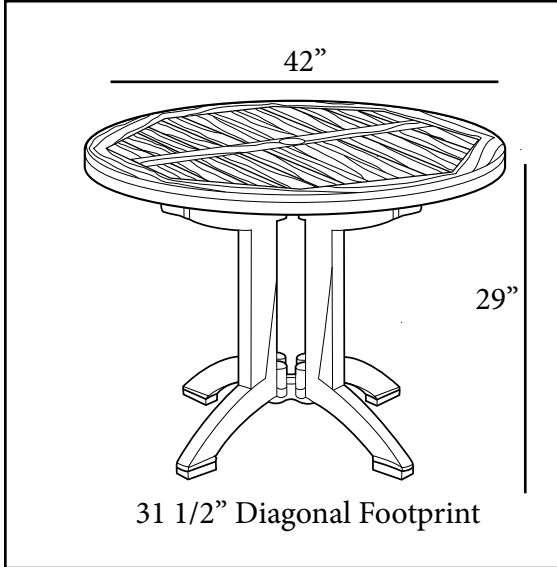

## Winston 42" Round Molded Melamine Tables

with umbrella hole - Table sold complete

### Product Specifications

Product Description	Reference Number	Color	UPC Code 014306	Weight Each (lbs.)	Master Pack	Master Pack Volume (cu. ft.)
Winston 42" Round Pedestal Table	US240608	Teak Decor	132808	45.60	1	8.86