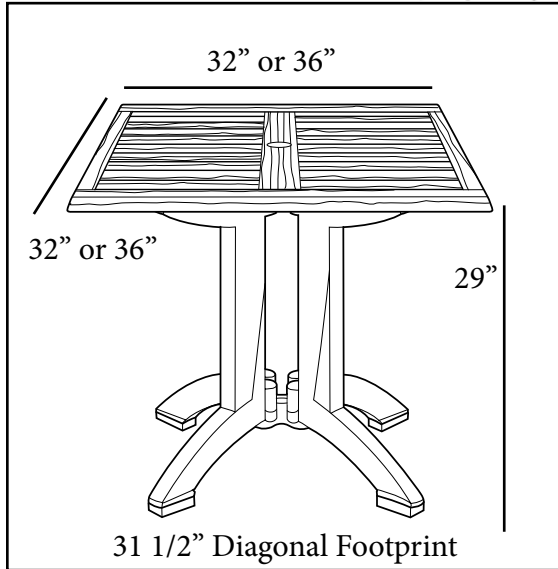

Grosfillex

COMMERCIAL RESIN FURNITURE

Your best value for Food Service & Hospitality!

Winston 32" and 36" Square Molded Melamine Tables with umbrella hole - Table sold complete

Features & Benefits

Warranty: 2 Yrs.

- Fine outdoor dining table in a rich teak decor.
- Hard, smooth molded melamine treated seamless construction made to resist staining, burning, scratching, and fading.
- No gaps, no cracks, no traps, no graying with age.....no worries!
- Will retain its original color and beauty without graying - no oiling, sanding, or refinishing to be done.
- Large 4-prong pedestal base for stability, made of Rexform® Teakwood synthetic resin, a composite impervious to salt air, chlorine, and most common stains.
- Umbrella hole with cap to fit any Grosfillex® umbrella with a 1 1/2" pole.
- Easy to clean with soap and water, or a mild detergent.
- Table base will accommodate Grosfillex® resin umbrella base with filling cap.

Product Specifications

Product Description	Reference Number	Color	UPC Code 014306	Weight Each (lbs.)	Master Pack	Master Pack Volume (cu. ft.)
Winston 32" Square Pedestal Table	US240208	Teak Decor	132785	37.50	1	5.26
Winston 36" Square Pedestal Table	US420408	Teak Decor	913629	46.30	1	6.74