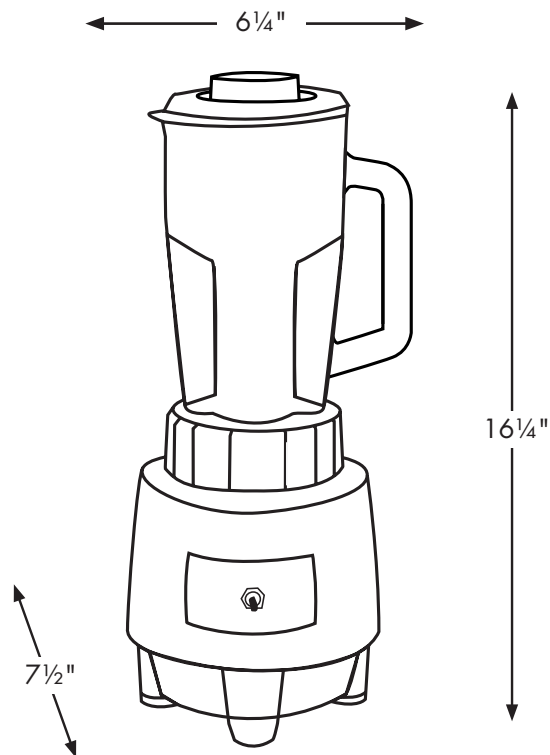

Margarita Madness[®]

MMB142

Specifications

Item	Electrical	Listings	Dimensions (H" x W" x D")	Warranty
MMB142	120 VAC, 60 Hz	UL, CUL, NSF	16¼" x 6¼" x 7½"	Limited 1 Year

Ordering Information

Description	Catalog #	Std Pkg.	Ship Wt. (Lbs.)	Cubic Feet	UPC Code
Heavy-duty bar blender with 48-oz. polycarbonate jar	MMB142	1	13.1	.85	040072991110