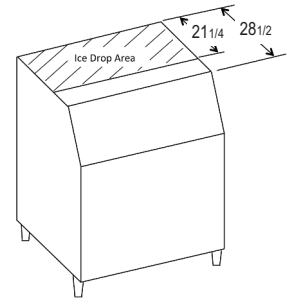

BD Bins fit 24" - 24 1/2" deep ice machine without Top Kit extension.  
 BD-300SF/PF: KMD-410M, KMS-822M, FD-650M-C, FD-1001M-C  
 BD500SF/PF: KMD-460M, KMD-850, FD-650M-C

\* Any KMS or FD on bin need Top Kit Extension:  
 - HS-2129 - for use with B-500 bins  
 - HS-2130 - for use with B-700 bins  
 - HS-2131 - for use with B-800 bins  
 - HS-2132 - for use with B-900 bins

**B BINS  
Top View**

**BD BINS  
Top View**

**B-300PF/SF  
BD-300PF/SF**

22 x 32<sup>1</sup>/<sub>2</sub> x 46  
W x D x H

**B-500PF/SF  
BD-500PF/SF**

30 x 32<sup>1</sup>/<sub>2</sub> x 46  
W x D x H

**B-700PF/SF**