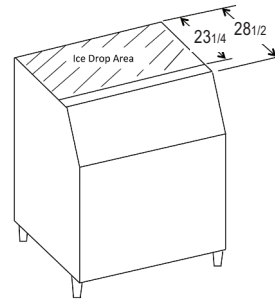

BD Bins fit 24" - 24 1/2" deep ice machine without Top Kit extension.  
 BD-300SF/PF: KMD-410M, KMS-822M, FD-650M-C, FD-1001M-C  
 BD500SF/PF: KMD-460M, KMD-850, FD-650M-C

\* Any KMS or FD on bin need Top Kit Extension:  
 - HS-2129 - for use with B-500 bins  
 - HS-2130 - for use with B-700 bins  
 - HS-2131 - for use with B-800 bins  
 - HS-2132 - for use with B-900 bins

**B BINS  
Top View**

**BD BINS  
Top View**

**B-300PF/SF  
BD-300PF/SF**

22 x 32<sup>1</sup>/<sub>2</sub> x 46  
W x D x H

**B-500PF/SF  
BD-500PF/SF**

30 x 32<sup>1</sup>/<sub>2</sub> x 46  
W x D x H

**B-700PF/SF**