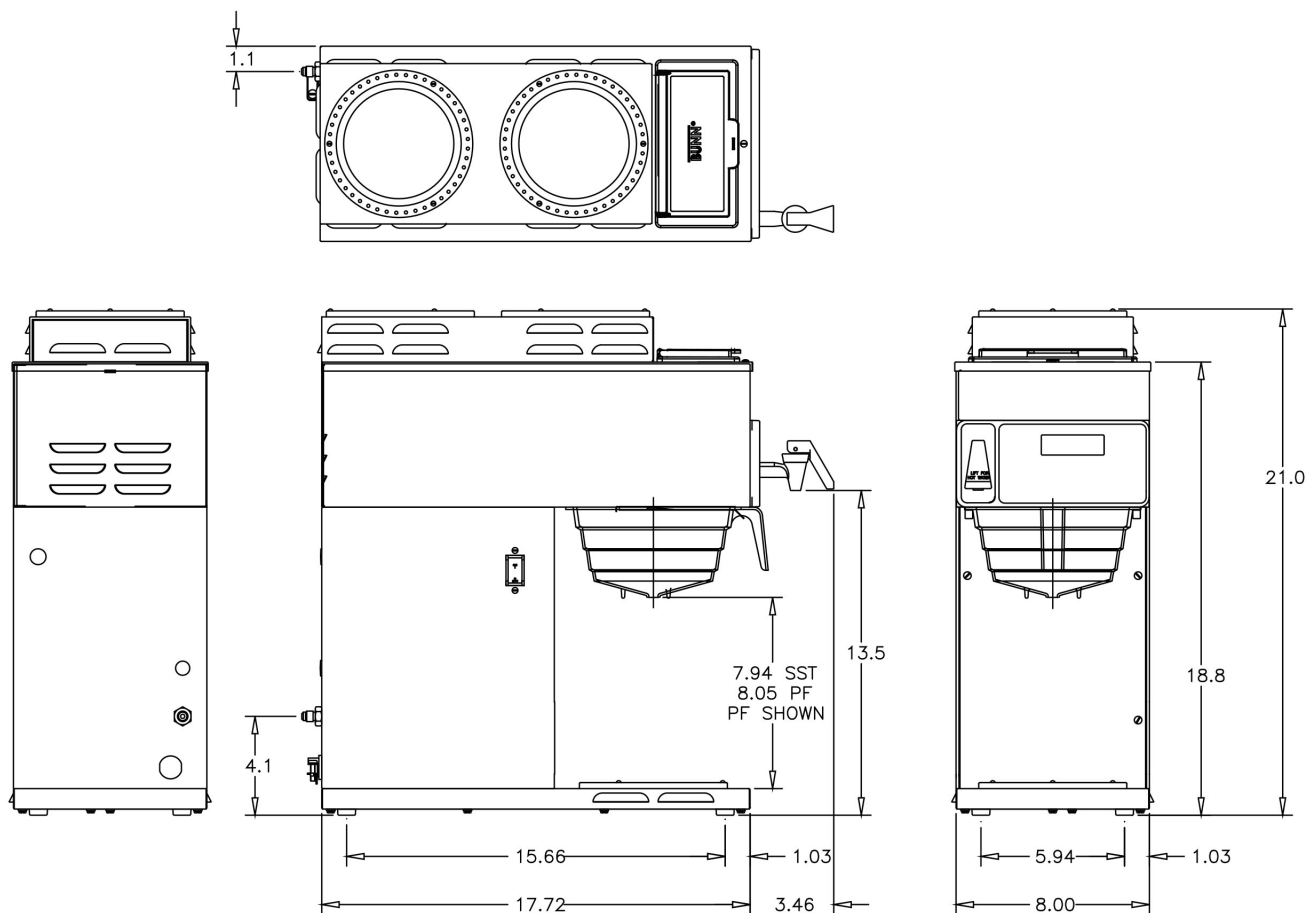

Yes

Upper

Black Plastic

To see illustrated parts manuals, visit bunn.com/support/manuals

BUNN® reserves the right to change specifications and product design without notice. Such revisions do not entitle the buyer to corresponding changes, improvements, additions, or replacements for previously purchased equipment. For most current specifications and other info visit bunn.com. All dimensions shown in inches.