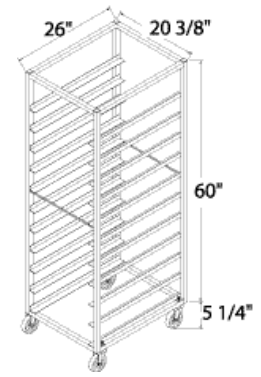

218T2

18 plaques: 18"X26" (457mm X 660mm)
Espacement tablettes: 3 1/4" (83 mm)
Aluminium

1809SS

9 plaques : 18"X26" (457mm X 660mm)
Espacement tablettes : 6 7/16" (164 mm)
Acier inoxydable

1811SS

11 plaques : 18"X26" (457mm X 660mm)
Espacement tablettes : 5 1/4" (133 mm)
Acier inoxydable

1818SS

18 plaques : 18"X26" (457mm X 660mm)
Espacement tablettes : 3 3/16" (81 mm)
Acier inoxydable