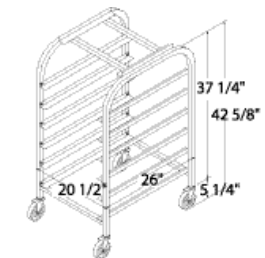

11 plaques : 18"X26" (457mm X 660mm)
Espacement tablettes : 5" (127 mm)
Aluminium

18112

22 plaques : 18"X26" (457mm X 660mm)
Espacement tablettes : 5" (127 mm)
Aluminium

1811B

11 bacs à vaisselle
Espacement tablettes: 5" (127 mm)
Aluminium

1818

1818SL

18182

18 plaques: 18"X26" (457mm X 660mm)
Espacement tablettes: 3" (76 mm)
Aluminium

18 plaques: 18"X26" (457mm X 660mm)
Espacement tablettes: 3" (76 mm)
Aluminium

36 plaques: 18"X26" (457mm X 660mm)
Espacement tablettes: 3" (76 mm)
Aluminium

182610

18268

18267

10 plaques: 18"X26" (457mm X 660mm)
Espacement tablettes: 3" (83 mm)
Aluminium

8 plaques: 18"X26" (457mm X 660mm)
Espacement tablettes: 3 1/16" (78 mm)
Aluminium

6 + 1plaques: 18"X26" (457mm X 660mm)
Espacement tablettes: 5 3/4" (146 mm)
Aluminium