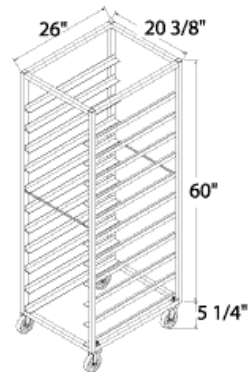

182610

18268

18267

10 plaques: 18"X26" (457mm X 660mm)
Espacement tablettes: 3" (83 mm)
Aluminium

8 plaques: 18"X26" (457mm X 660mm)
Espacement tablettes: 3 1/16" (78 mm)
Aluminium

6 + 1plaques: 18"X26" (457mm X 660mm)
Espacement tablettes: 5 3/4" (146 mm)
Aluminium

218T2

18 plaques: 18"X26" (457mm X 660mm)
Espacement tablettes: 3 1/4" (83 mm)
Aluminium

1809SS

9 plaques : 18"X26" (457mm X 660mm)
Espacement tablettes : 6 7/16" (164 mm)
Acier inoxydable

1811SS

11 plaques : 18"X26" (457mm X 660mm)
Espacement tablettes : 5 1/4" (133 mm)
Acier inoxydable