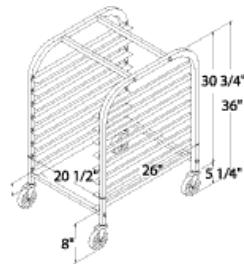

11 plaques : 18"X26" (457mm X 660mm)
Espacement tablettes : 5" (127 mm)
Aluminium

18112

22 plaques : 18"X26" (457mm X 660mm)
Espacement tablettes : 5" (127 mm)
Aluminium

1811B

11 bacs à vaisselle
Espacement tablettes: 5" (127 mm)
Aluminium

1818

1818SL

18182

18 plaques: 18"X26" (457mm X 660mm)
Espacement tablettes: 3" (76 mm)
Aluminium

18 plaques: 18"X26" (457mm X 660mm)
Espacement tablettes: 3" (76 mm)
Aluminium

36 plaques: 18"X26" (457mm X 660mm)
Espacement tablettes: 3" (76 mm)
Aluminium

182610

18268

18267

10 plaques: 18"X26" (457mm X 660mm)
Espacement tablettes: 3" (83 mm)
Aluminium

8 plaques: 18"X26" (457mm X 660mm)
Espacement tablettes: 3 1/16" (78 mm)
Aluminium

6 + 1plaques: 18"X26" (457mm X 660mm)
Espacement tablettes: 5 3/4" (146 mm)
Aluminium