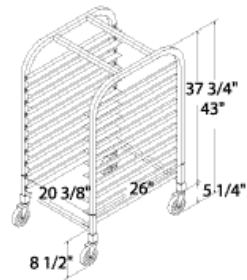

11 plaques : 18"X26" (457mm X 660mm)
Espacement tablettes : 5" (127 mm)
Aluminium

18112

22 plaques : 18"X26" (457mm X 660mm)
Espacement tablettes : 5" (127 mm)
Aluminium

1811B

11 bacs à vaisselle
Espacement tablettes: 5" (127 mm)
Aluminium

1818

1818SL

18182

18 plaques: 18"X26" (457mm X 660mm)
Espacement tablettes: 3" (76 mm)
Aluminium

18 plaques: 18"X26" (457mm X 660mm)
Espacement tablettes: 3" (76 mm)
Aluminium

36 plaques: 18"X26" (457mm X 660mm)
Espacement tablettes: 3" (76 mm)
Aluminium

182610

18268

18267

10 plaques: 18"X26" (457mm X 660mm)
Espacement tablettes: 3" (83 mm)
Aluminium

8 plaques: 18"X26" (457mm X 660mm)
Espacement tablettes: 3 1/16" (78 mm)
Aluminium

6 + 1plaques: 18"X26" (457mm X 660mm)
Espacement tablettes: 5 3/4" (146 mm)
Aluminium

218T2

18 plaques: 18"X26" (457mm X 660mm)
Espacement tablettes: 3 1/4" (83 mm)
Aluminium

1809SS

9 plaques : 18"X26" (457mm X 660mm)
Espacement tablettes : 6 7/16" (164 mm)
Acier inoxydable

1811SS

11 plaques : 18"X26" (457mm X 660mm)
Espacement tablettes : 5 1/4" (133 mm)
Acier inoxydable